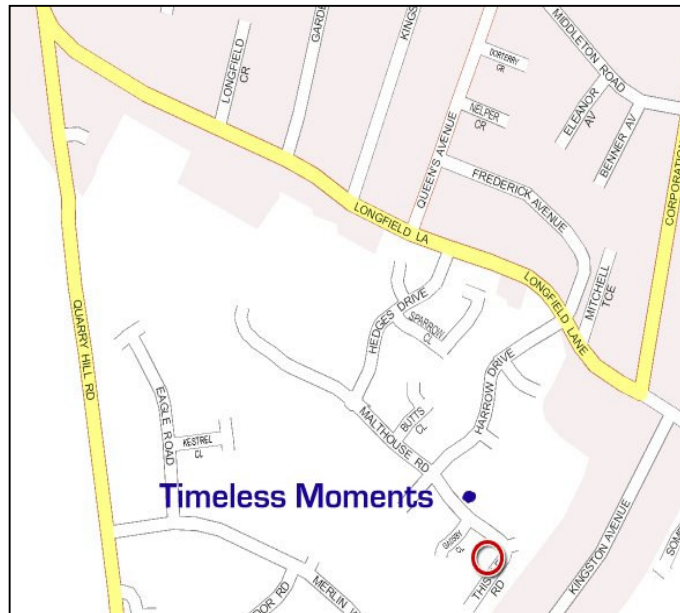

Directions To Timeless Moments Ltd

From all directions:

Exit M1 at junction 25

From the South take the 2nd exit up to the traffic lights.
From the North take the 5th exit up to the traffic lights

Go straight across the cross roads up Rushy Lane.
Follow Rushy Lane into Stanton village and at the junction opposite the old hall turn right onto Stanhope Street with the pub on your left after 50 m.
Follow this road to the main road (Low's Lane) and turn left. Follow Low's Lane towards Ilkeston around the immediate sharp right bend and on up to Quarry Hill Rd.
At the top of Quarry Hill Road turn sharp right onto Longfield lane.
Take the 2nd right into Harrow Drive
After 150 m turn left onto Thistle Road.
We are number 7, on the left.